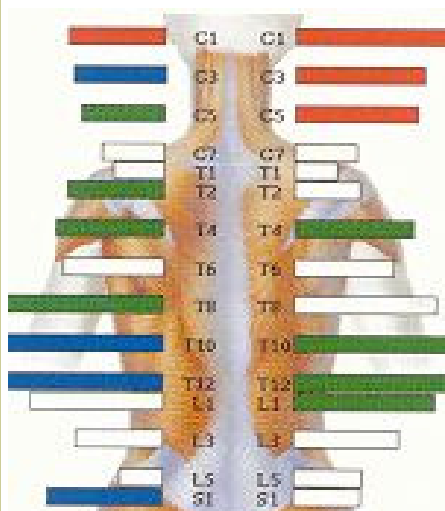

SEMT Spinal Scan

This is the latest medical technology – The Spinal Electro Myography Thermal Scan or SEMT Scan.

“Our goal is to prevent spine related disorders by detecting and correcting these disorders at an early phase through the utilization of the SEMT scan, neurological testing and orthopaedic spinal

NECKS-BACKS-SPORTS

Sporting injuries - Hips, Knees, Ankles, Shoulders, Elbow, Wrist

Spinal problems - Neck pain, Back pain, Slipped Discs, Pinched nerves, Pins & Needles, Headaches, Dizziness, Sciatica, Whiplash, Scoliosis, Poor Posture...